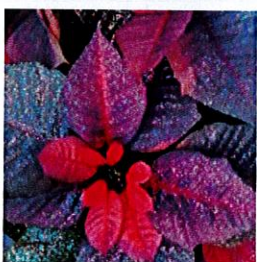

# Classic Poinsettias – 6 Inch Pot Size - \$15.00

Red

Pink

Cream

# Painted Poinsettias – 6 Inch Pot Size - \$17.00

Purple

Chameleon

Blue